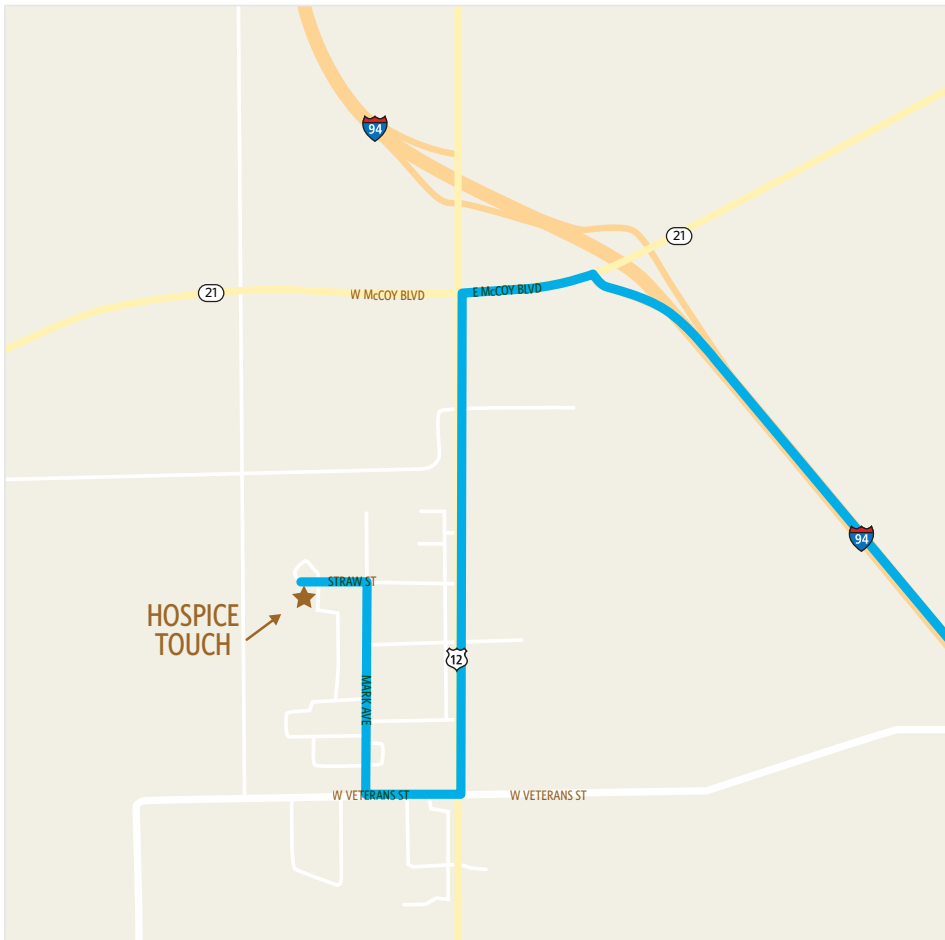

Directions from Madison

MAIN OFFICE
601 Straw Street
Tomah, WI 54660

- » Follow I-94 W to WI-21 W/E McCoy Rd in Tomah. Take exit 143 from I-94 W
- » Turn left on WI-21.
- » Turn left on Hwy 12 (Superior Ave)
- » At next stop light, turn right on Veterans Ave.
- » Take first right onto Mark Ave.
- » Follow Mark Ave all the way to the end. Sharp turn to the left onto Straw St.
- » Serenity House is on your left at the end of the street. (Across from La Grange Elementary)

Find additional information at:

TomahHospital.org